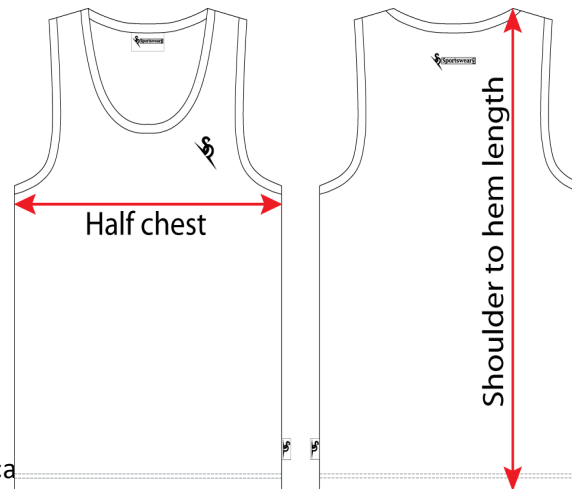

SWQ UNISEX SINGLET

BASE SIZE  
SIZE RANGE

Tolerance - / + 1.0 cm

| SIZES        | 4XS | 3XS | 2XS | XS   | S  | M    | L  | XL   | 2XL | 3XL  | 4XL |
|--------------|-----|-----|-----|------|----|------|----|------|-----|------|-----|
| 1/2 CHEST    | 40  | 42  | 44  | 46.5 | 49 | 51.5 | 54 | 56.5 | 59  | 61.5 | 64  |
| LENGTH (HSP) | 58  | 61  | 65  | 68   | 70 | 71   | 73 | 75   | 76  | 78   | 80  |

\* Above Measurements are garment measurements - To be used as a guide only.

\* Note : Image for illustration purposes only . Not to Scale